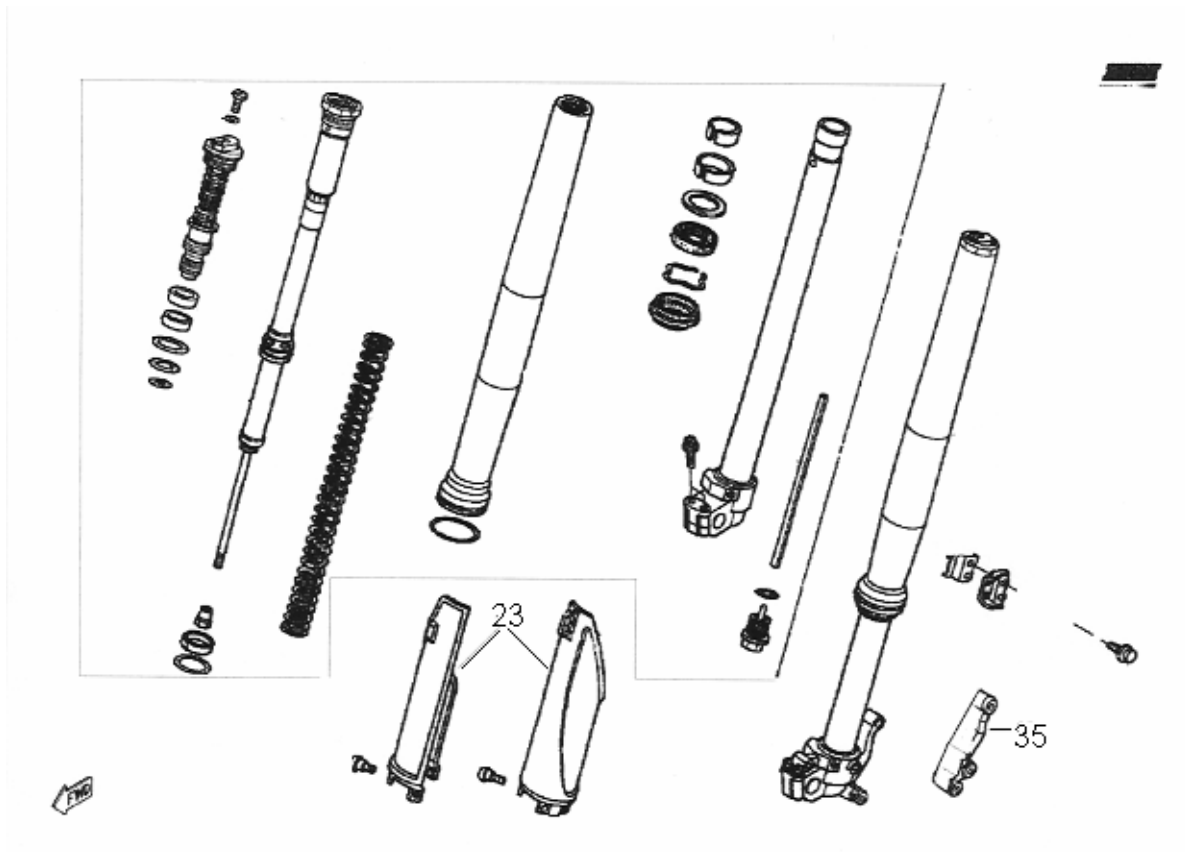

Ref.nr	Art.nr	Benämning
23	HMSM00120	Cover Set Fork Tube, Black
35	HMSM99105	Holder Assy, Front Caliper