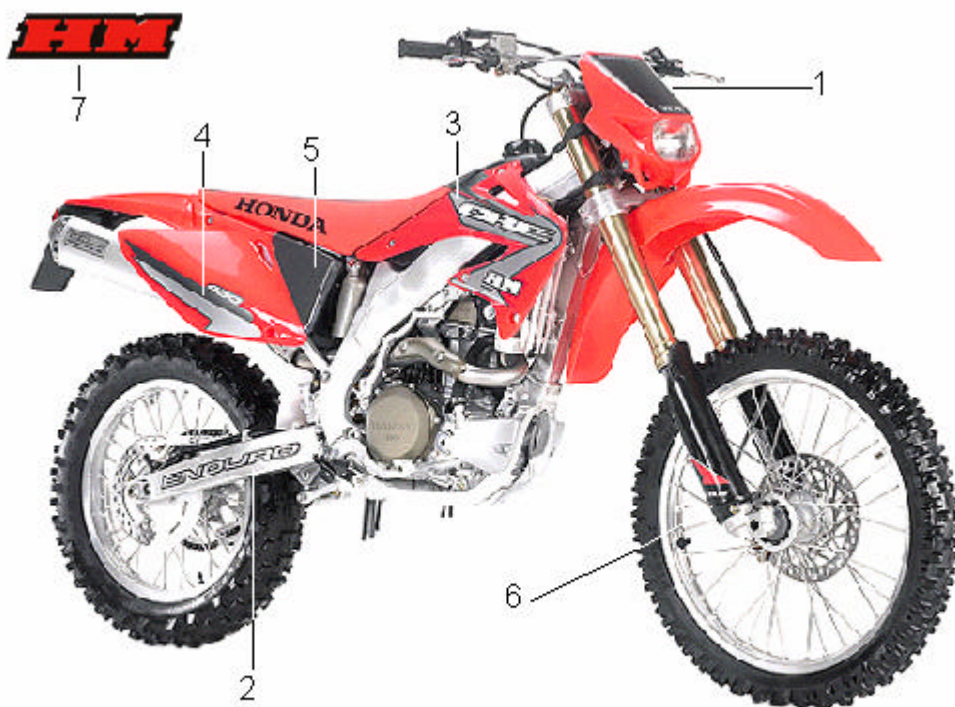

Ref.nr	Art.nr	Benämning
1	HMW22213	Graphic Cowling, MY02
1	HMW23213	Graphic Cowling, MY03
2	HMW22216	Graphic Set Rear Sving Arm, MY02
2	HMW23216	Graphic Set Rear Sving Arm, MY03
3	HMW22218	Graphic Set Radiator Scoop, MY02
3	HMW23218	Graphic Set Radiator Scoop, MY03
4	HMW22219	Graphic Set Frame Cover, MY02
4	HMW23219	Graphic Set Frame Cover, MY03
5	HMW22221	Graphic Set Air Cleaner, MY02
5	HMW23221	Graphic Set Air Cleaner, MY03
6	HMW22224	Graphic Set, MY02
6	HMW23224	Graphic Set, MY03
7	HMW21230	Name Plate, HM