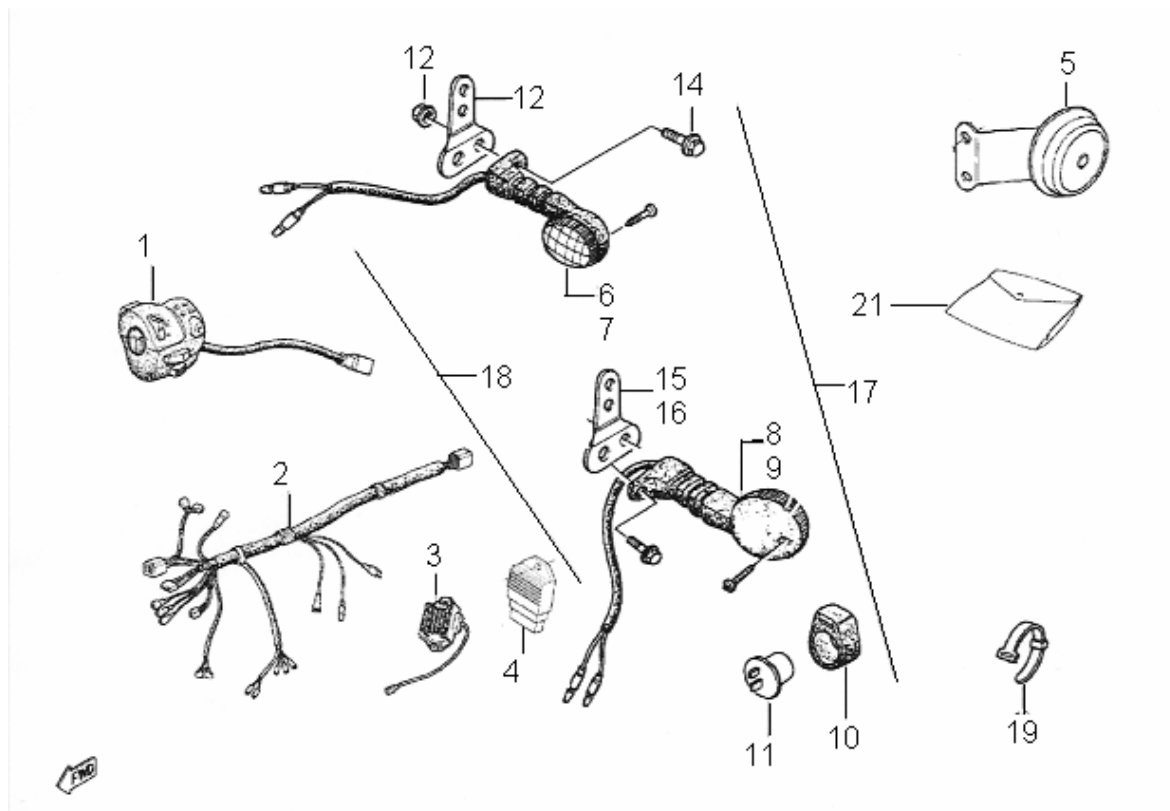

Ref.nr	Art.nr	Benämning
1	HMW22010	Lights Switch
2	HMW22143	Wiring Harness, MY02
2	HMW23144	Wiring Harness, MY03
3	HMW99140	Voltage Regulator Assy
4	HMW99145	Rectifier
5	HMW99146	Horn
6	HMW20011	Front Flasher Light Left, MY02
6	HMK02800020	Front Flasher Light Left, MY03
7	HMW20014	Front Flasher Light Right, MY02
7	HMK02800010	Front Flasher Light Right, MY03
8	HMW20013	Rear Flasher Light Left, MY02
8	HMK02800040	Rear Flasher Light Left, MY03
9	HMW20012	Rear Flasher Light Right, MY02
9	HMK02800030	Rear Flasher Light Right, MY03
10	HMW20028	Bracket, Relay
11	HMW99144	Flasher Relay
12	HMW99115	Holder, Flasher Light
13	HMW00325	Self Locking Nut M6 Uni 7474
14	HMW00414	Screw TCE 6X16 Uni 5931
15	HMW20116	Holder Flasher Light, Left
16	HMW20115	Holder Flasher Light, Right
17	HMW99098	Blinker Kit, MY02
17	HMW23098	Blinker Kit, MY03
18	HMW22097	Kit Wiring Harness, MY02
18	HMW23097	Kit Wiring Harness, MY03
19	HMW20110	Clamp Nylon 200 X 3.6MM
21	HMW22002	Bracket, Voltage Regulator