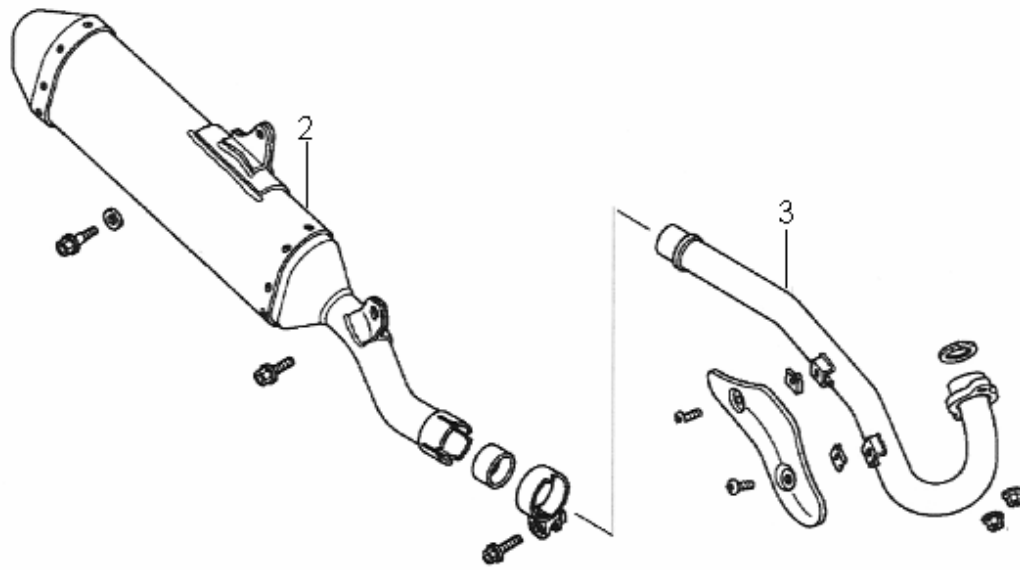

Ref.nr	Art.nr	Benämning
2	HMW22173	Body, Muffler '02
2	HMW23170P1	Body Muffler, CRE '03
2	HMSM23173P1	Body Muffler, Supermotard '03
3	HMW22178	Pipe, Exhaust , CRE