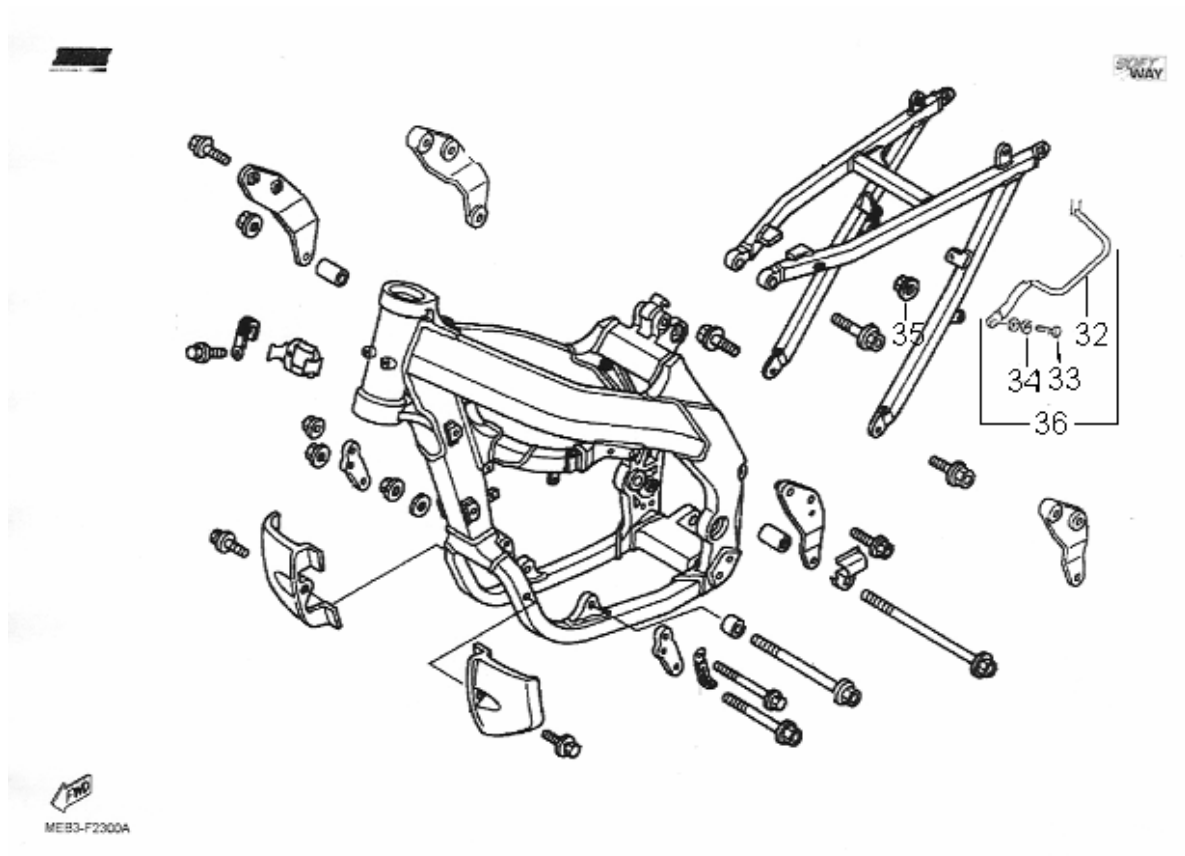

Ref.nr	Art.nr	Benämning
32	HMSM00418V	Handle Pillion, Rider
33	HMW00449	Screw TBEI 8X25
34	HMW00347	Washer 8.4X17X1.6 Uni6592
35	HMW00330	Self Locking Nut M8 Uni7474, MY02 CRE
35	HMW23404	Nut M10X1.25, MY03 CRE
36	HMW21050	Handle Pillion, Rider Assy