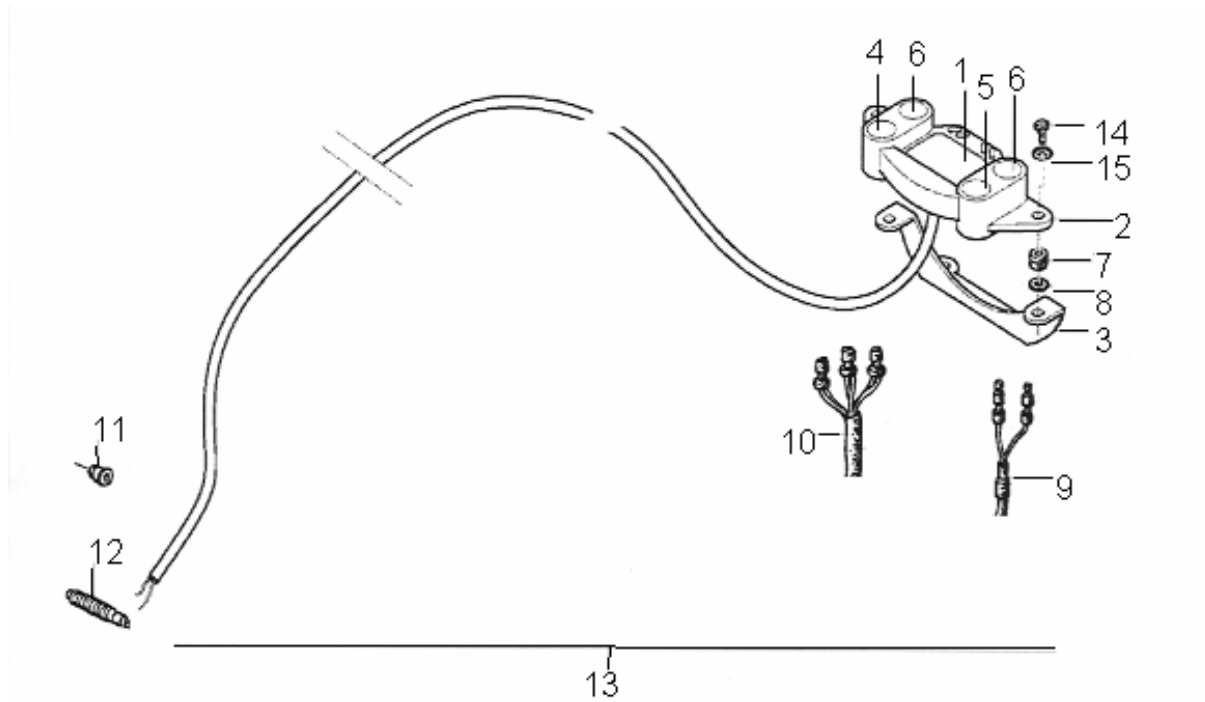

Ref.nr	Art.nr	Benämning
1	HMW20450	Speedometer
2	HMW20451	Speedometer Housing
3	HMW20455	Bracket Speedometer
4	HMW20457	Flasher Tell Tale Lamp, MY02
4	HMW23458	Cable Pilot Light, MY03
5	HMW20458	High Beams Tell Tale Lamp
6	HMW20459	Plug
7	HMW20461	Damper
8	HMW20462	Bush
9	HMW20463	Pilot Light 2U
10	HMW20464	Pilot Light 4U
11	HMW21355	Bush
12	HMW22452	Pick-Up
13	HMW22420	Dashboard Assy, MY02
13	HMW23420	Dashboard Assy, MY03
14	HMW20367	Screw TBCE 6X16
15	HMW21341	Washer 6X18