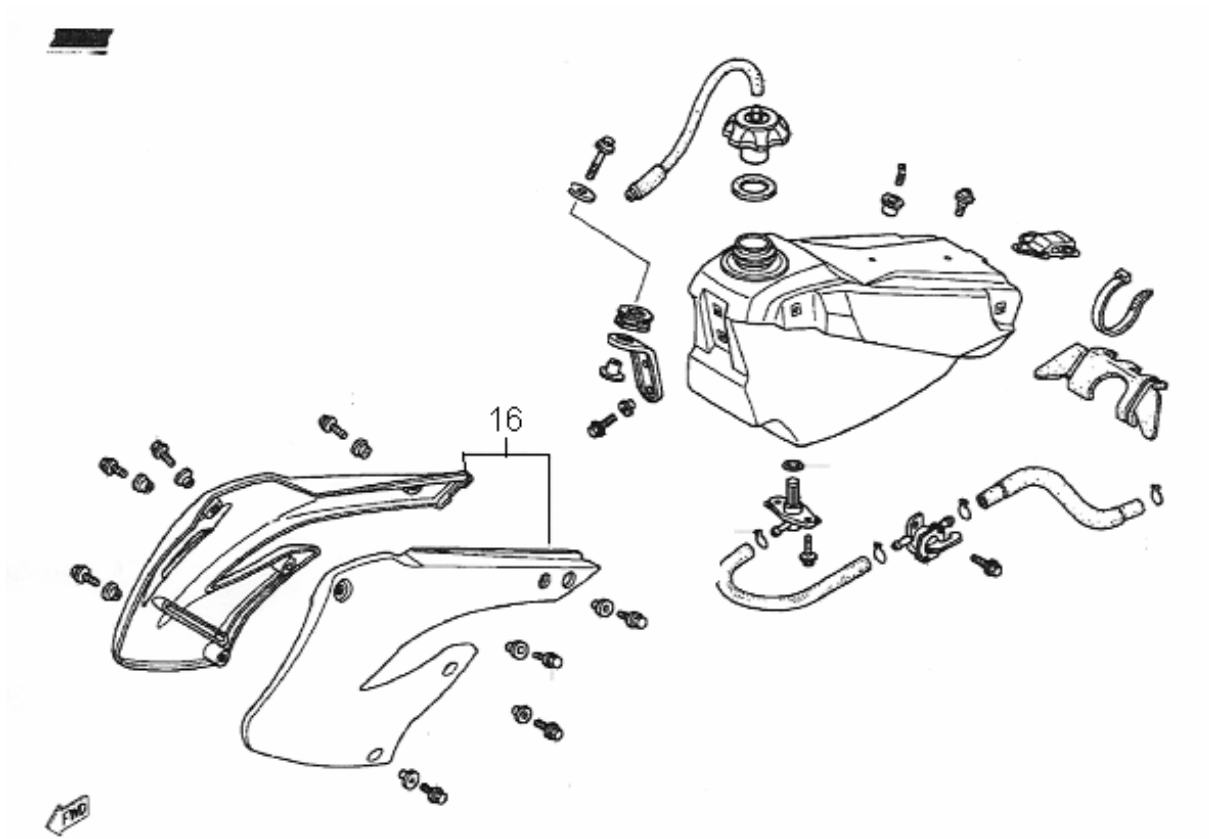

Ref.nr	Art.nr	Benämning
16	HMSM22205	Conveyor Set MY02, Black Supermotard
16	HMW22222	Conveyor Set, Red