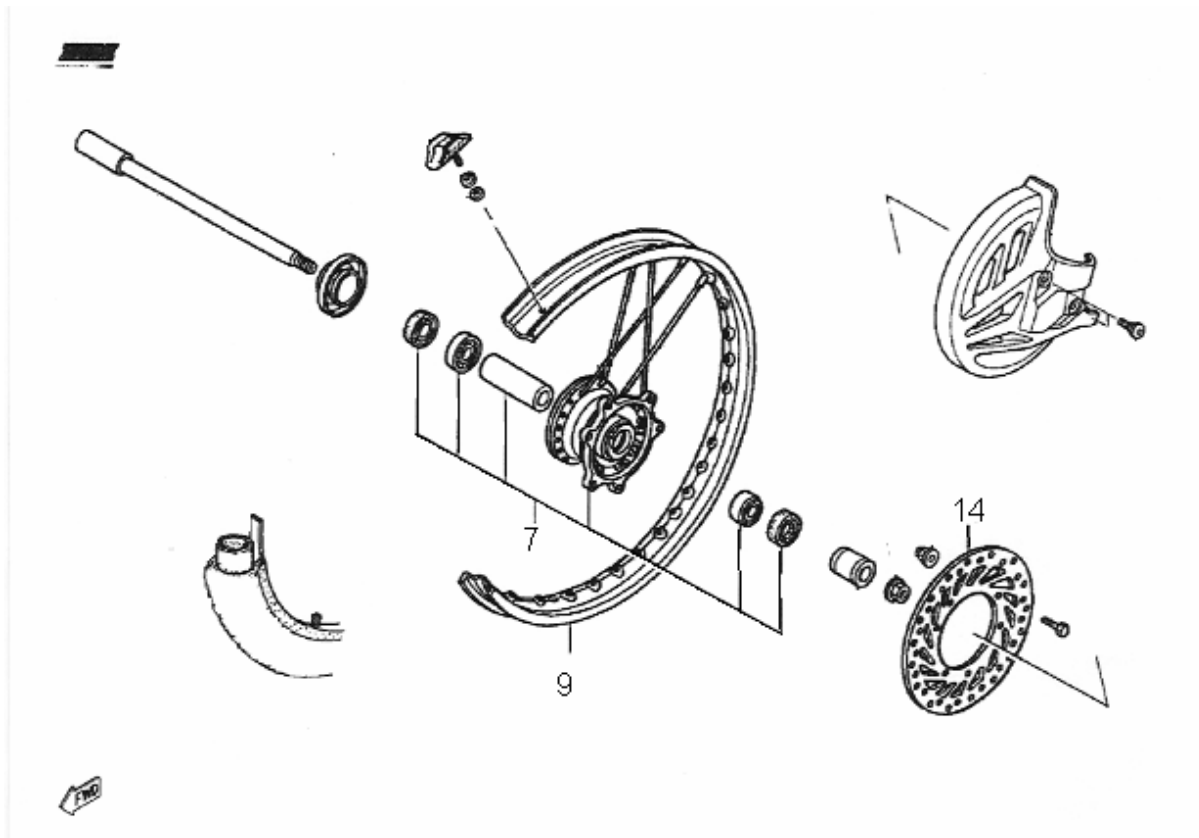

Ref.nr	Art.nr	Benämning
7	HMSM02105	Hub Front Wheel, Supermotard
9	HMW96960	Rim Fr. Wheel 1.60X21 MY02 CRE
9	HMSM02100	Rim Fr. Wheel 17X3.50 Supermotard With Spokes
14	HMSM00106	Disc Front Brake Supermotard