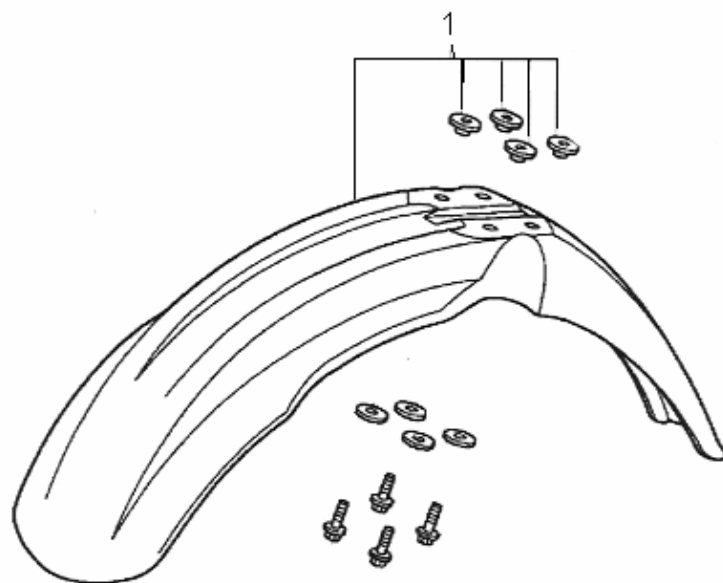

Ref.nr	Art.nr	Benämning
1	HMW20450	Speedometer
2	HMW20451	Speedometer Housing
3	HMW20455	Bracket Speedometer
4	HMW20457	Flasher Tell Tale Lamp, MY02
4	HMW23458	Cable Pilot Light, MY03
5	HMW20458	High Beams Tell Tale Lamp
6	HMW20459	Plug
7	HMW20461	Damper
8	HMW20462	Bush
9	HMW20463	Pilot Light 2U
10	HMW20464	Pilot Light 4U
11	HMW21355	Bush
12	HMW22452	Pick-Up
13	HMW22420	Dashboard Assy, MY02
13	HMW23420	Dashboard Assy, MY03
14	HMW20367	Screw TBCE 6X16
15	HMW21341	Washer 6X18