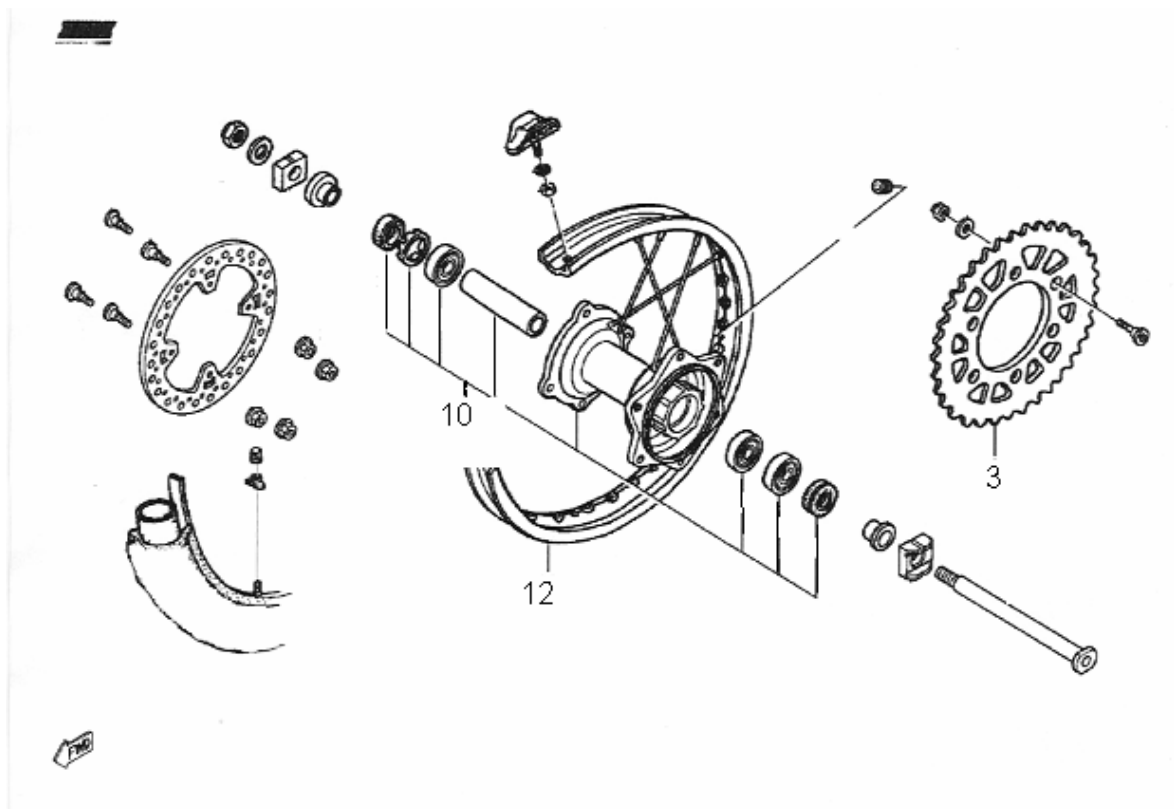

Ref.nr	Art.nr	Benämning
3	HMW00416	Rear Sprocket 47T CRE & MY03 Supermotard
3	HMSM00410	Rear Sprocket 40T MY02 Supermotard
10	HMSM02205	Hub Rear Wheel Supermotard
12	HMW95950	Rim RR. Wheel 18X2.15 CRE
12	HMSM02200	Rim RR. Wheel 17X4.25 Supermotard With Spokes