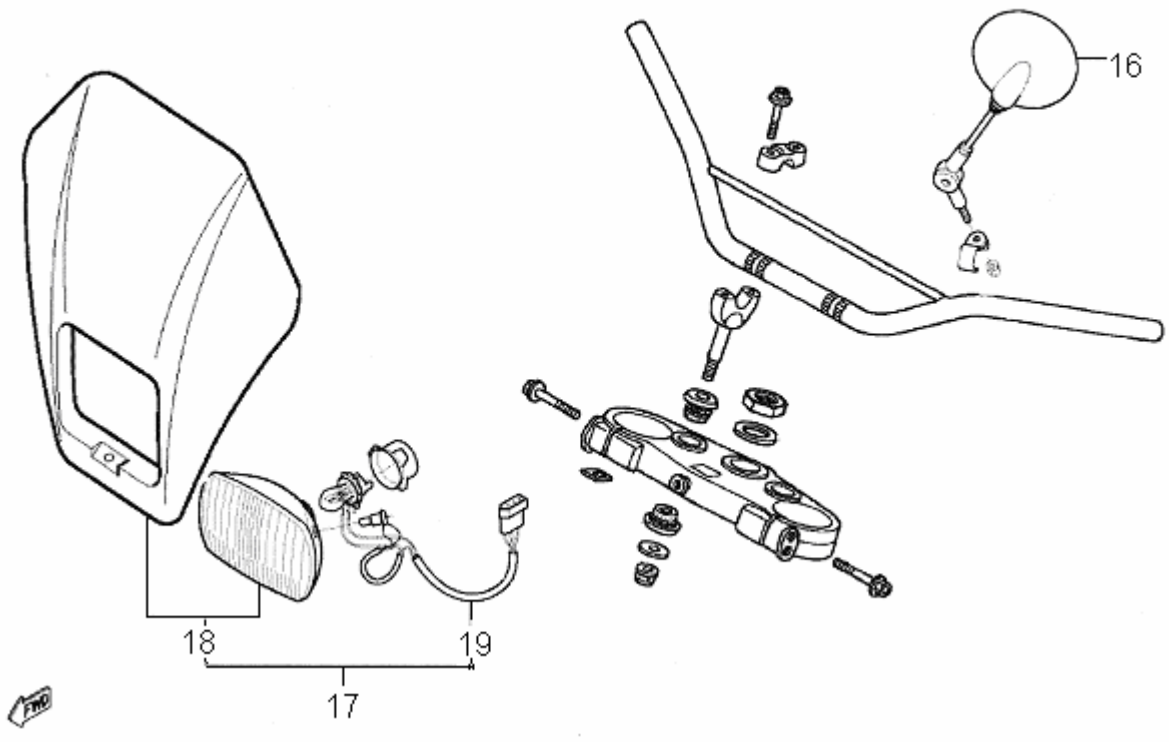

Ref.nr	Art.nr	Benämning
16	HMW00420	Mirror
17	HMW21202	Cover, Headlamp black
17	HMW23202	Cover, Headlamp MY03 CRE Red
18	HMW21002	Cowling Assy Black
18	HMW23002	Cowling Assy MY03 CRE Red
19	HMW97142	Headlight Cable