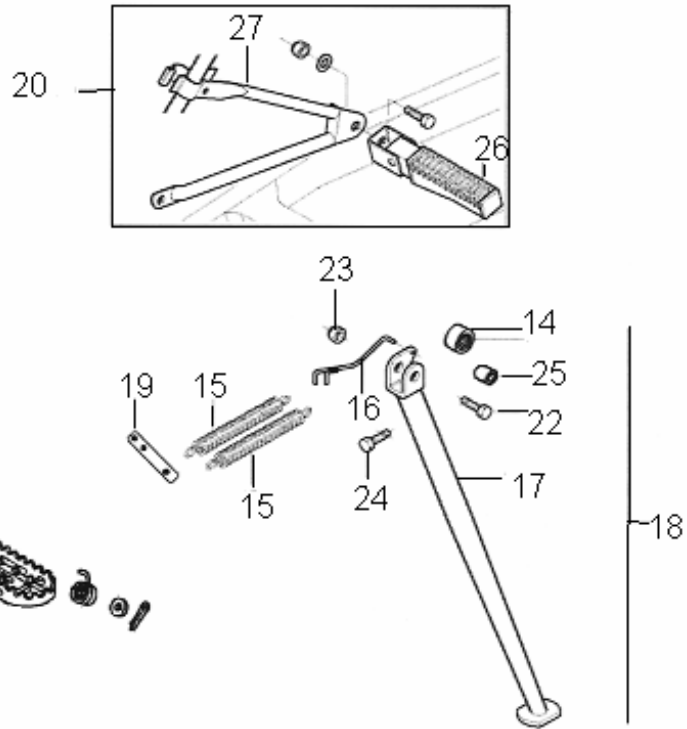

Ref.nr	Art.nr	Benämning
14	HMK03792100	Roller Cage
15	HMW00335	Spring, Side Stand
16	HMW00431	Spring Hook
17	HMW20306	Side Stand MY02, CRE
17	HMSM21306	Side Stand MY02, Supermotard
17	HMW23306A	Side Stand MY03, CRE
17	HMSM23306A	Side Stand MY03, Supermotard
18	HMW22074	Side Stand Assy, CRE
18	HMSM22074	Side Stand Assy MY02, Supermotard
18	HMSM23075	Side Stand Assy MY03, Supermotard
19	HMW22309	Link, Side Stand Spring
20	HMW22072	Footrest Bracket kit, MY02
20	HMW22500A	Footrest Bracket kit, MY03
22	HMW00352	Screw TCE 8X30 UNI 5931
23	HMW00330	Self Locking Nut M8 Uni 7474, MY02
23	HMW23404	Nut M10X1.25, MY03
24	HMW20366	Screw TCE M8X10, MY02
24	HMW23461	Screw TCE M10X31, MY03
25	HMW97307	Bush Side Stand, MY02
25	HMW23307	Bush Side Stand, MY03
26	HMW22407	Rear Footrest Set, MY02
26	HMW00407	Rear Footrest Set, MY03
27	HMW22419A	Set, Rear Foot Rest Bracket MY02